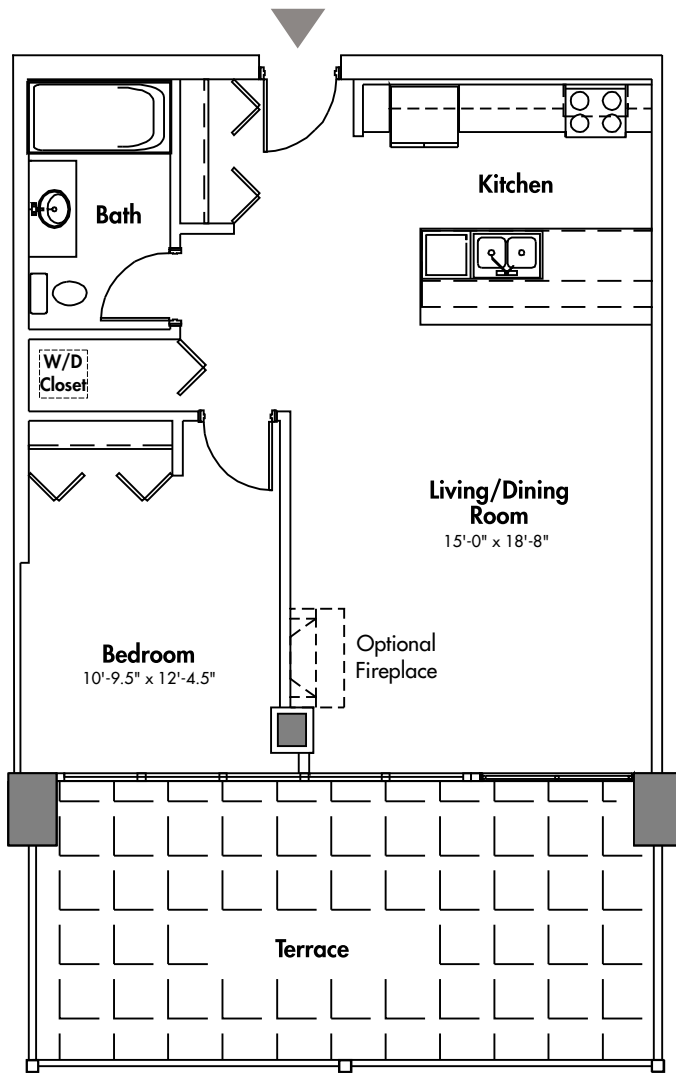

UNIT  
603

Scale: 1/8th inch = 1 foot  
804 square feet

VUE<sup>20</sup>

1845 SOUTH MICHIGAN AVENUE CHICAGO, ILLINOIS 60616 312.692.1741 VOICE 312.692.1748 FAX WWW.VUE20.COM

6TH FLOOR

Dimensions are approximate. Plans and all specifications are subject to revisions deemed advisable by the builder, architect or required by law.