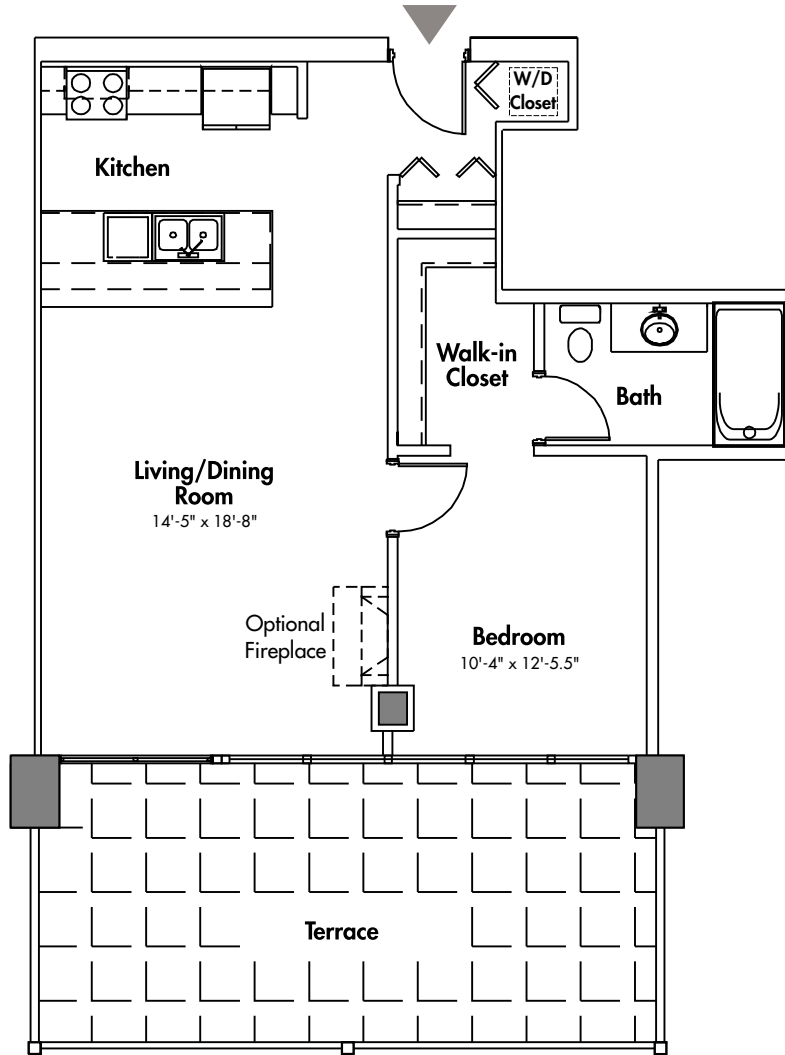

UNIT
604 ♿

Scale: 1/8th inch = 1 foot
759 square feet

VUE²⁰

1845 SOUTH MICHIGAN AVENUE CHICAGO, ILLINOIS 60616 312.692.1741 VOICE 312.692.1748 FAX WWW.VUE20.COM

6TH FLOOR

Dimensions are approximate. Plans and all specifications are subject to revisions deemed advisable by the builder, architect or required by law.