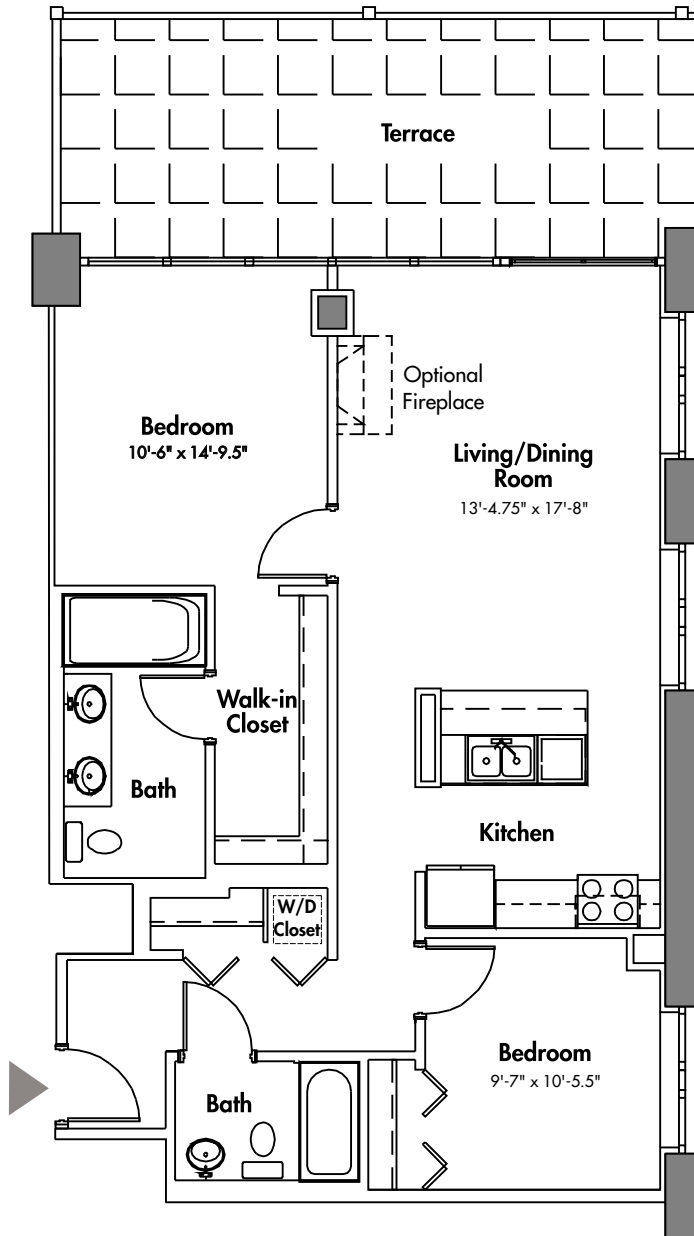

UNIT
606

Scale: 1/8th inch = 1 foot
996 square feet

VUE²⁰

1845 SOUTH MICHIGAN AVENUE CHICAGO, ILLINOIS 60616 312.692.1741 VOICE 312.692.1748 FAX WWW.VUE20.COM

6TH FLOOR

Dimensions are approximate. Plans and all specifications are subject to revisions deemed advisable by the builder, architect or required by law.