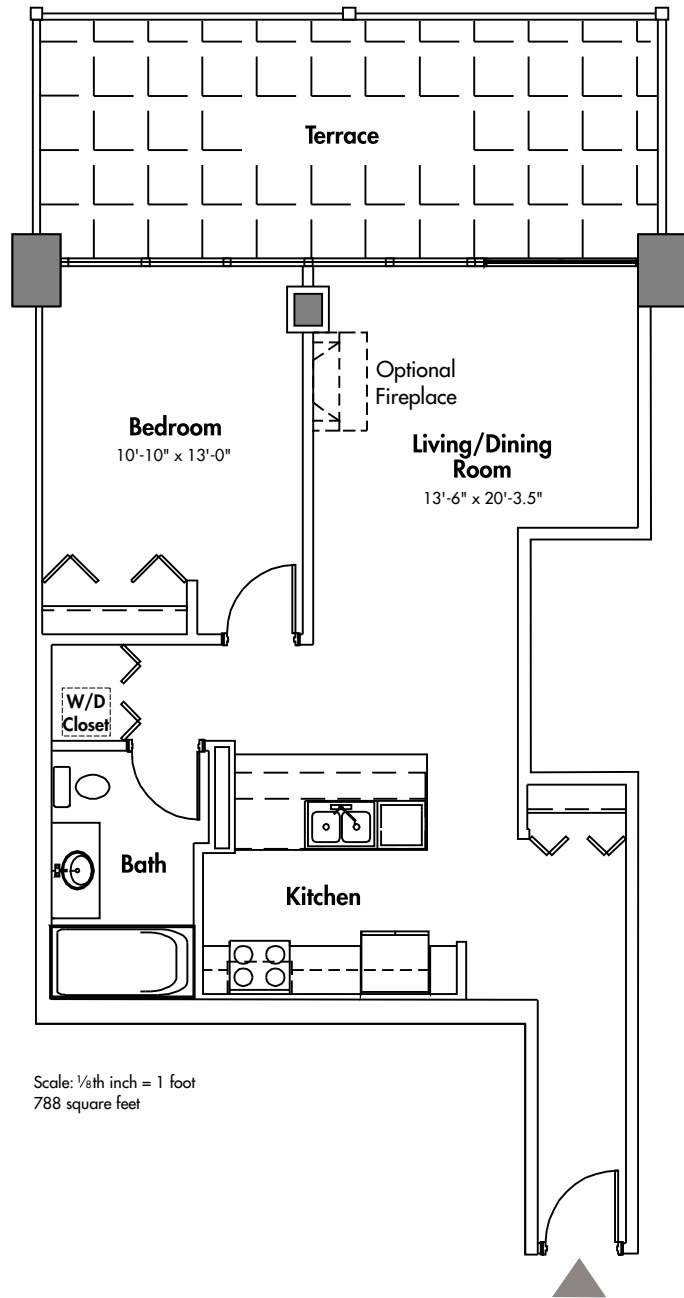

UNIT
608

Scale: 1/8th inch = 1 foot
788 square feet

1845 SOUTH MICHIGAN AVENUE CHICAGO, ILLINOIS 60616 312.692.1741 VOICE 312.692.1748 FAX WWW.VUE20.COM

6TH FLOOR

Dimensions are approximate. Plans and all specifications are subject to revisions deemed advisable by the builder, architect or required by law.