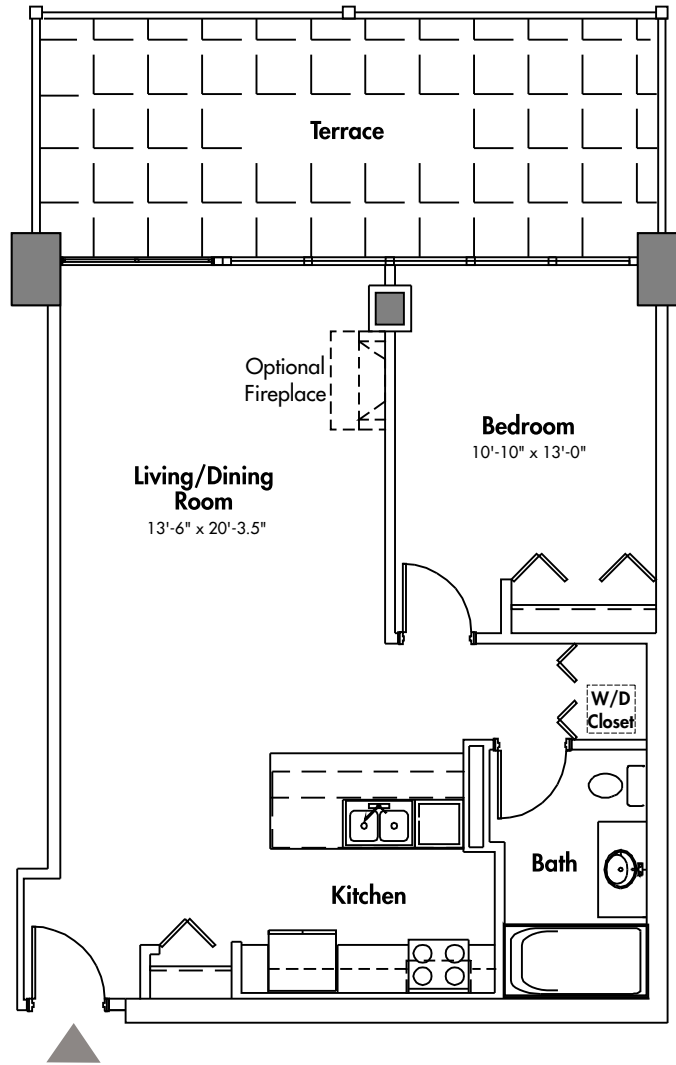

UNIT
609

Scale: 1/8th inch = 1 foot
807 square feet

6TH FLOOR

Dimensions are approximate. Plans and all specifications are subject to revisions deemed advisable by the builder, architect or required by law.