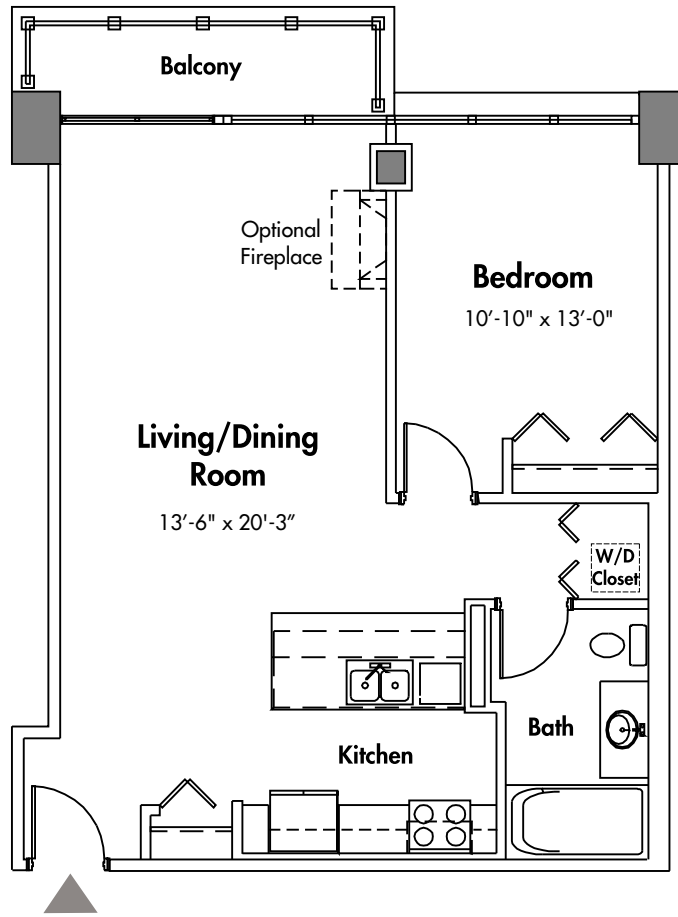

# PENTHOUSE 2009

Scale: 1/8th inch = 1 foot  
807 square feet

7TH THRU 20TH FLOORS

Dimensions are approximate. Plans and all specifications are subject to revisions deemed advisable by the builder, architect or required by law.