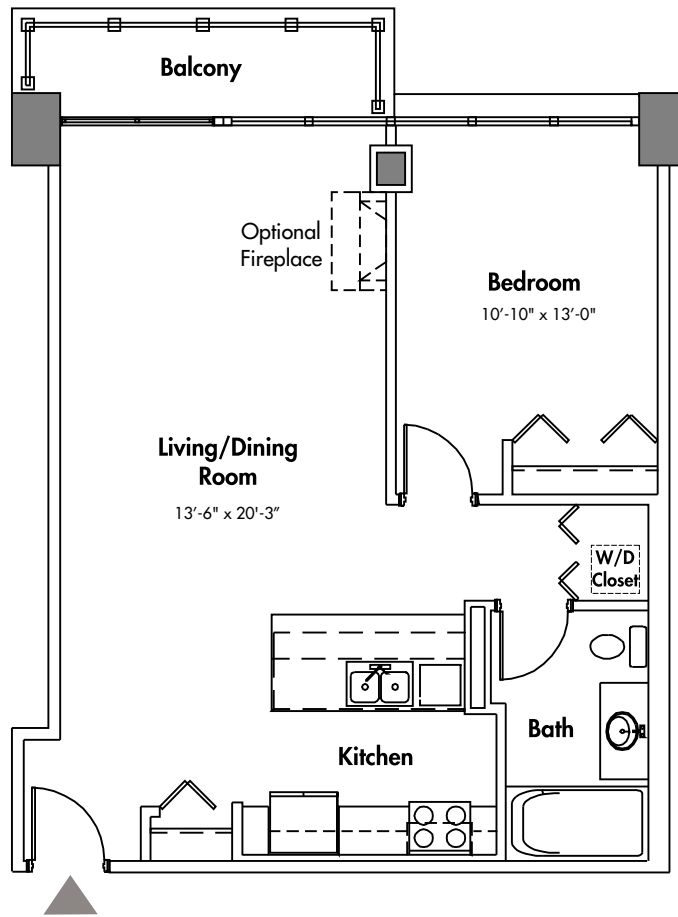

UNITS

709	1409
809	1509
909	1609
1009	1709
1109	1809
1209	1909
	2009

Scale: 1/8th inch = 1 foot
807 square feet

7TH THRU 20TH FLOORS

Dimensions are approximate. Plans and all specifications are subject to revisions deemed advisable by the builder, architect or required by law.

VUE²⁰